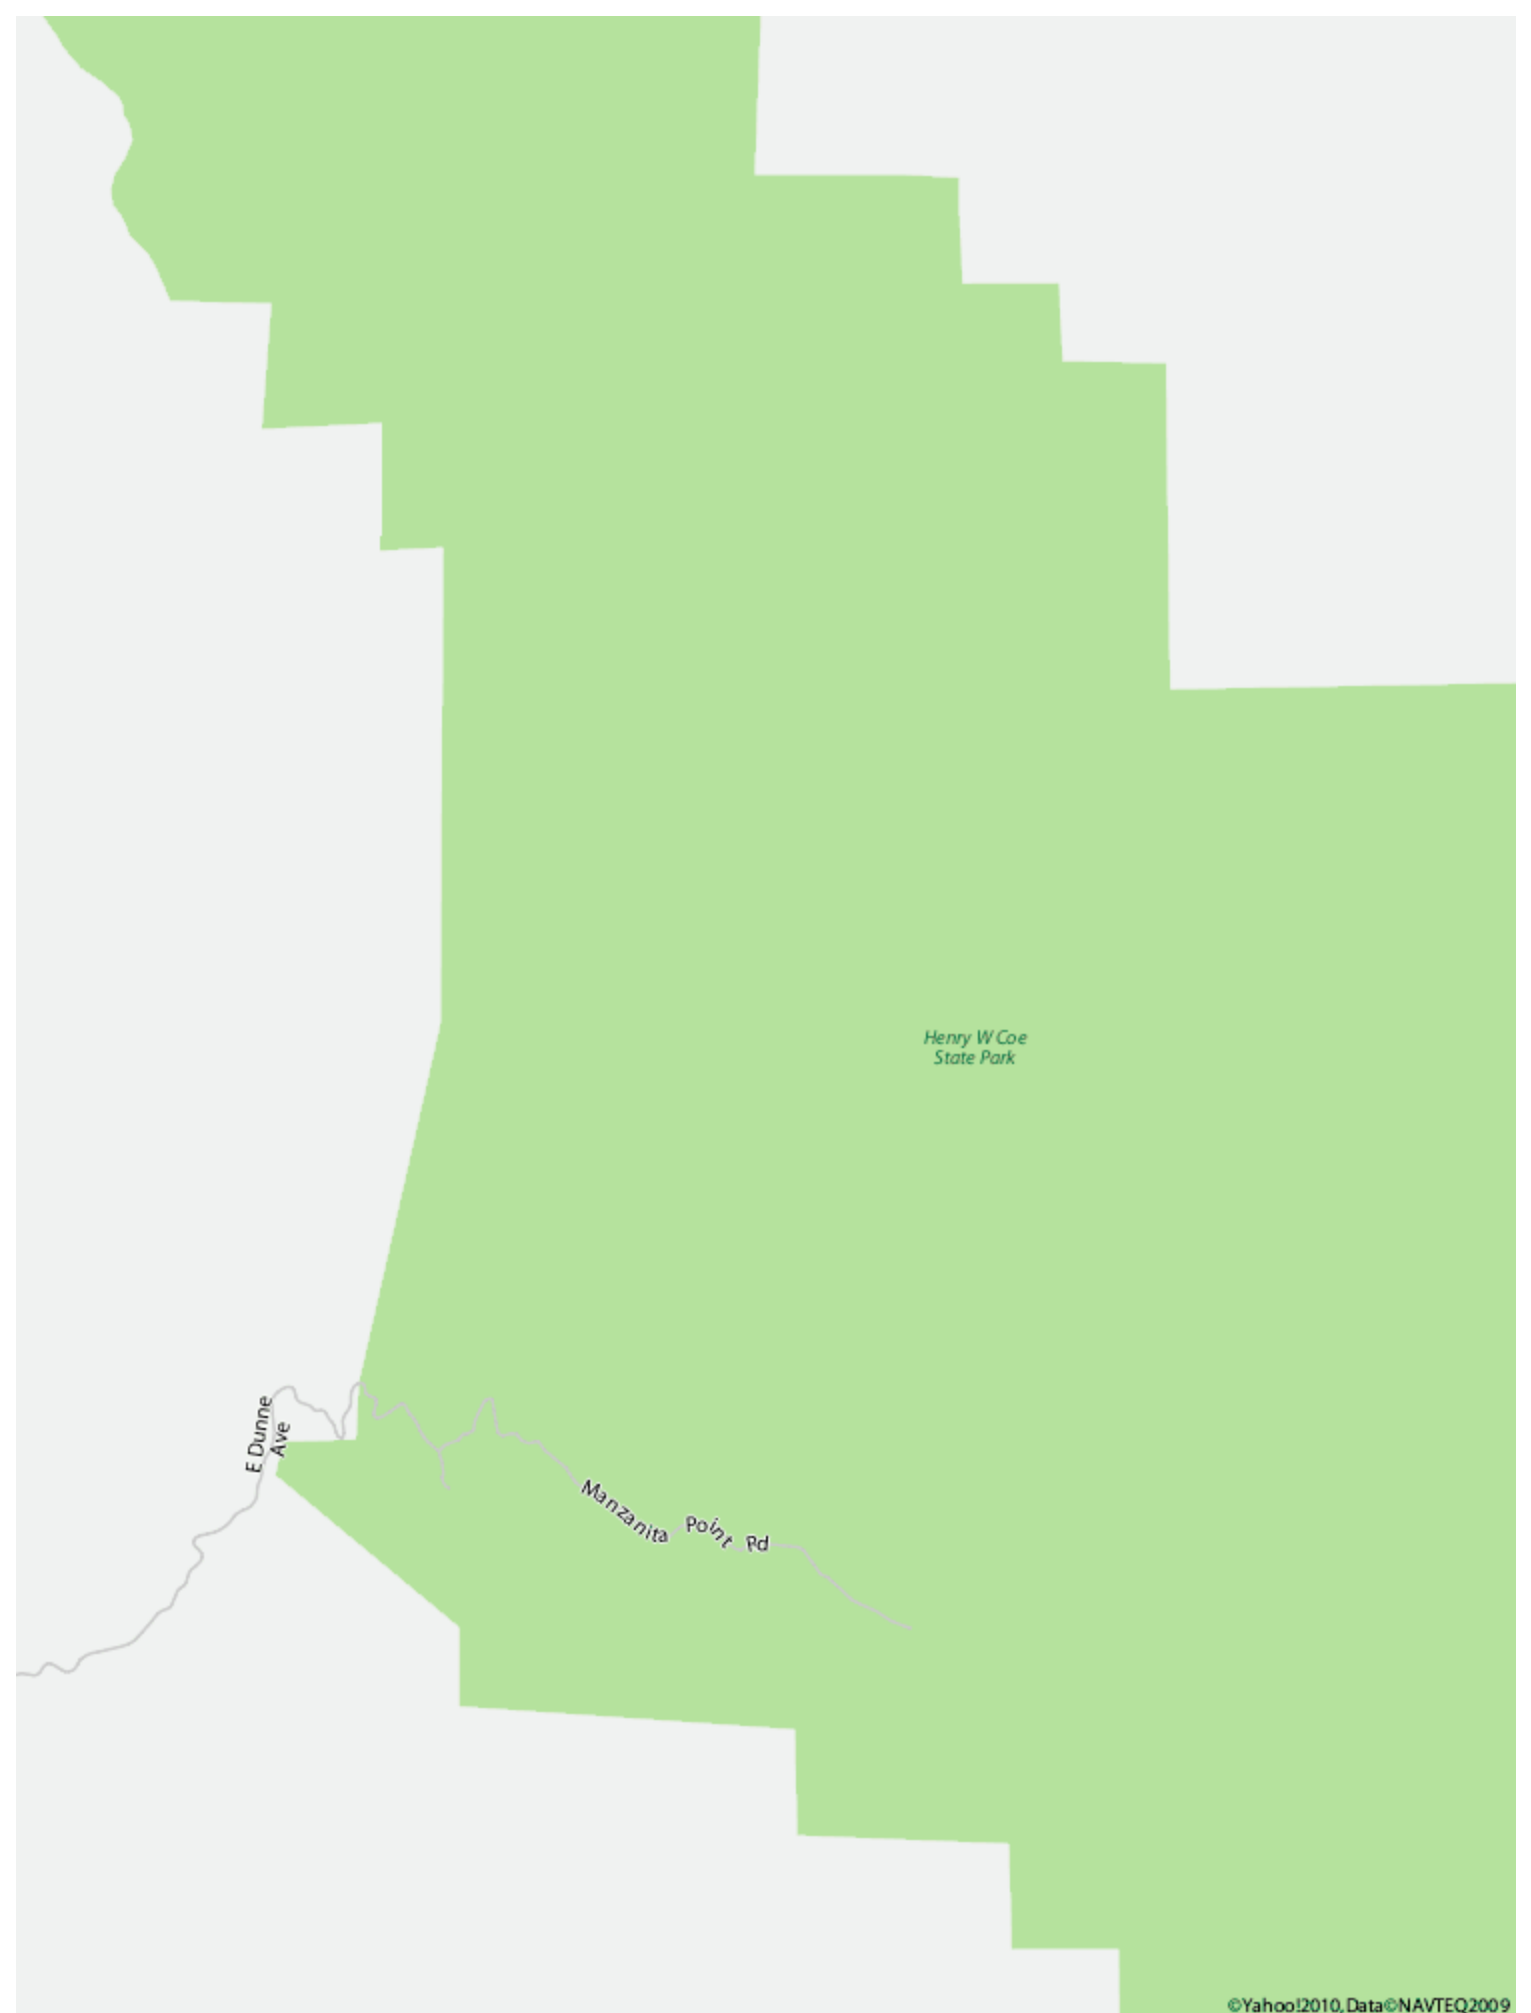

LARGE MAP ( on the next page ) of : San Jose California 95106 CA

Henry W Coe  
State Park

E Dunne  
Ave

Manzanita point Rd